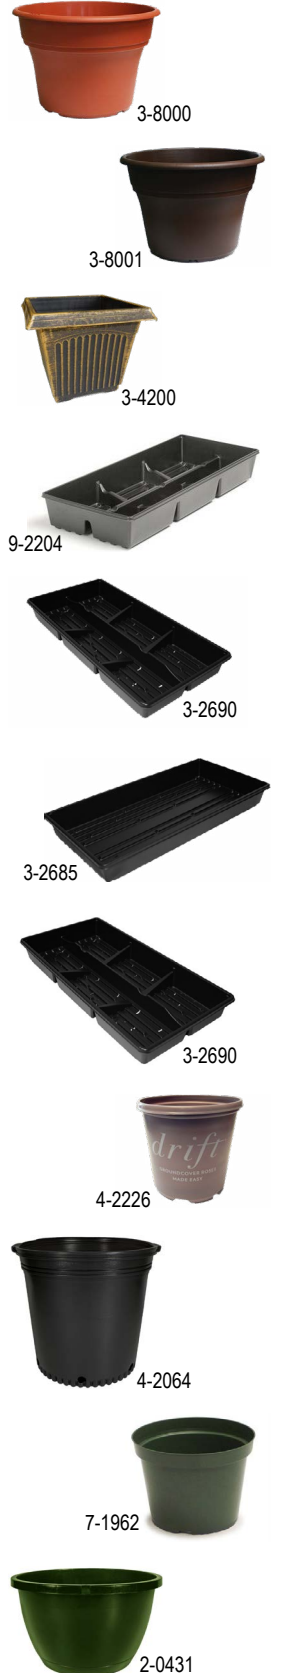

Amazing containers, trays, pots and hanging baskets at great discounts for you!
 Available through January 31, 2025.

Full Pallet Deals →
 on the other side!

Part #	Product	Sold As	List Price	Sale Price
3-8000	11.5 Trad Planter Clay 45/cs GD	case	110.25	\$43.71
3-8003	13.5 Trad Planter Clay 37/cs GD	case	156.88	\$59.09
3-8002	11.5 Trad Planter Mocha 45/cs GD	case	110.25	\$45.85
3-8005	13.5 Trad Planter Mocha 37/cs GD	case	156.88	\$61.35
3-8001	11.5 Trad Planter Chocolate 45/cs GD	case	110.25	\$43.66
3-4200	6.5 Sq Patio Plntr Gold Wash 100/c S	case	198.5	\$120.69
9-2803	4.50 Sq Transport Water-Matic Tray 75/cs	case	163.09	\$84.81
9-2130	T Tray R 12 Extra Deep Black 100/cs	case	174.42	\$70.82
9-2204	TS R6 Extra Deep Tray 100/case	case	348.83	\$86.33
9-2109	TS 1204 Pack Gray 100/case	case	234.53	\$59.20
3-065	8SR Flat SW Tag Slot Black Summit 100/cs	case	129.23	\$38.87
3-281	ST F 1020 R 9 Flat Black 100/cs	case	308.79	\$84.95
3-2690	ST F 1020 R 6 Flat Black 100/cs	case	285.26	\$134.21
3-1318	SL F R 6 Tray Black 100/cs TO	case	254.63	\$120.22
3-2121	RPT 400 G 15 Tray Black 50/cs	case	199.93	\$94.77
3-3626	TR F 1020 R 8 Flat Black 100/cs	case	257.28	\$106.68
3-2685	ST F 1020 Flat 3X Heavy Weight NH Black 50/cs	case	286.12	\$126.46
3-2690	ST F 1020 R 6 Flat Black 100/cs	case	285.26	\$134.21
3-2961	SL F R 12 Flat Black 100/cs	case	254.63	\$98.46
3-2682	ST F 1020 Flat 3X Heavy Weight Black 50/cs	case	286.12	\$145.98
7-209	Flat TVF 1020 Open Black 100/cs HC	case	189.26	\$93.14
7-2041	CTG42510 Tray Black 50/cs HC	case	129.77	\$63.31
4-2226	02.00 Gal TF Nursery Pot Drift 48/cs	case	67.32	\$29.14
4-2064	Whiteridge 45 Gal Nursery Pot Blk 1 each	each	42.88	\$21.69
7-1962	06.00 Azalea Green 640/cs HC	case	344.07	\$165.35
7-2342	SJ606S Jumbo Pk Insert Black 100/cs HC	case	133.93	\$67.75
7-1489	SJV8520 R6 Flat 100/cs HC	case	137.42	\$86.90
2-0431	10.00 Basket Trad SL Green 50/case HC	case	138.19	\$59.01
3-1486	04.00 Rnd 10 Cnt Low Profile Tray LS 48/cs	case	216.16	\$85.13